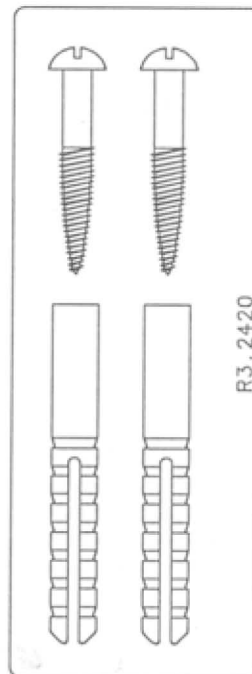

Manfrotto nord

ART .
356

2005-05-10

ART.234

R356.01

R3.0279 UNC 3/8 X 3/4 TE ZINCATA

R3.2420