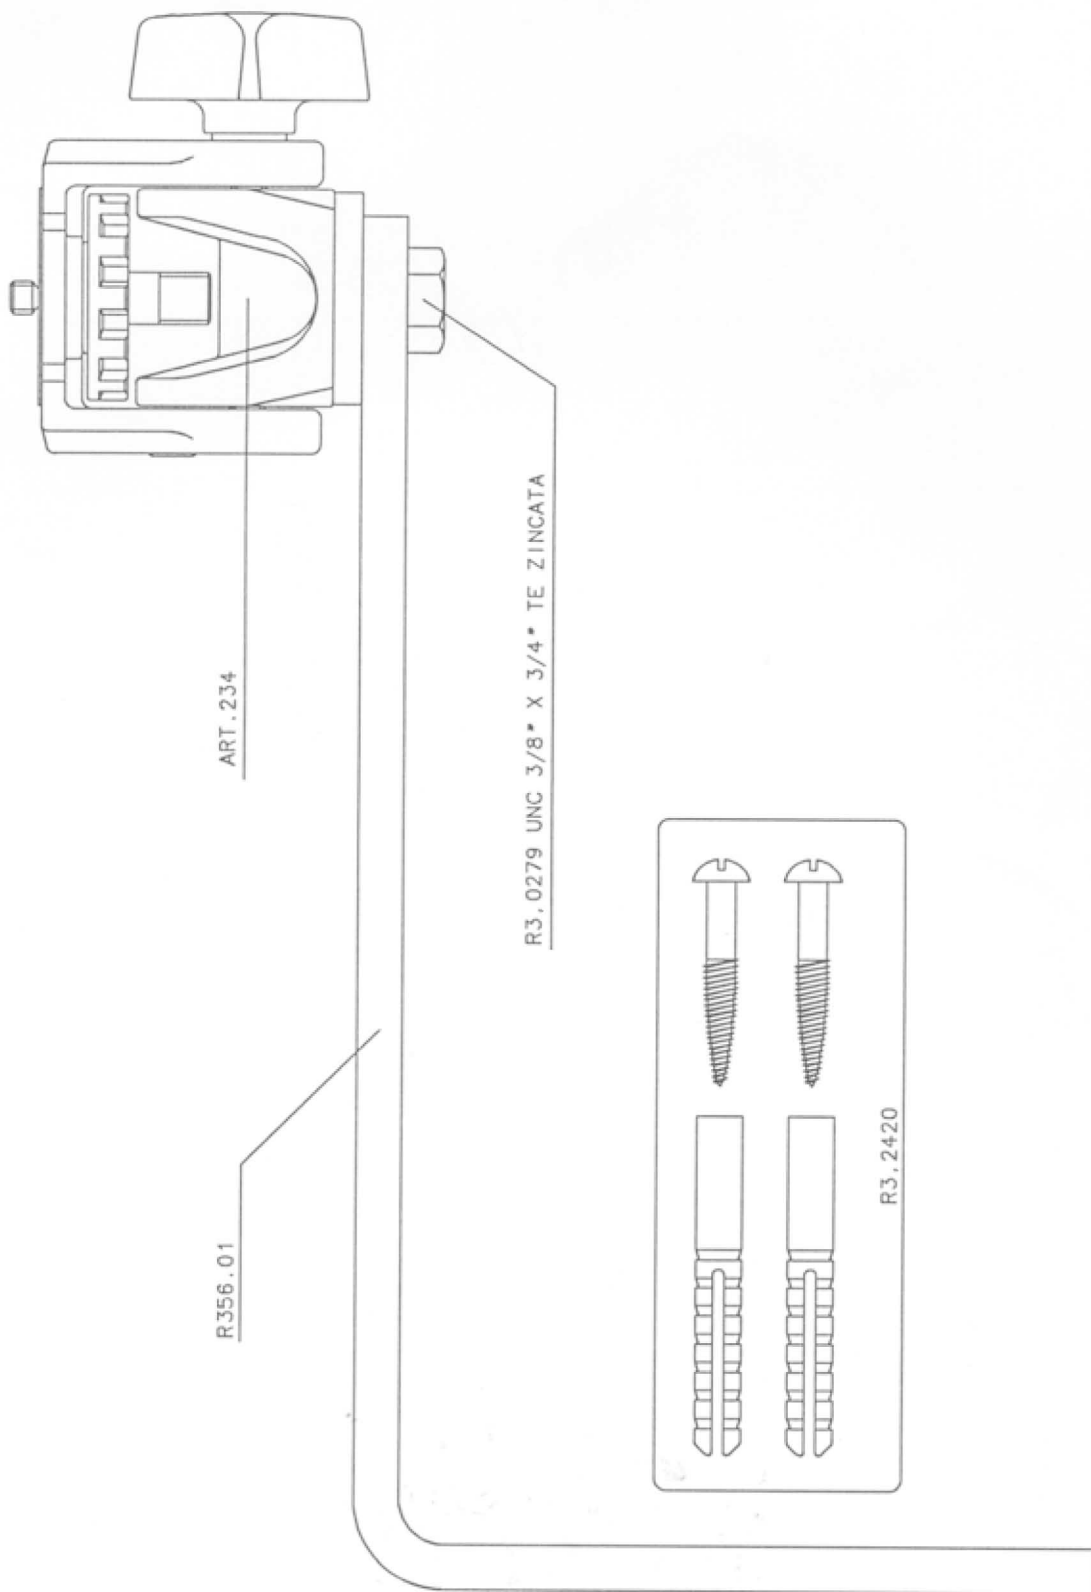

Manfrotto nord

ART .
356

2005-05-10

ART.234

R356.01

R3.0279 UNC 3/8 X 3/4 TE ZINCATA

R3.2420